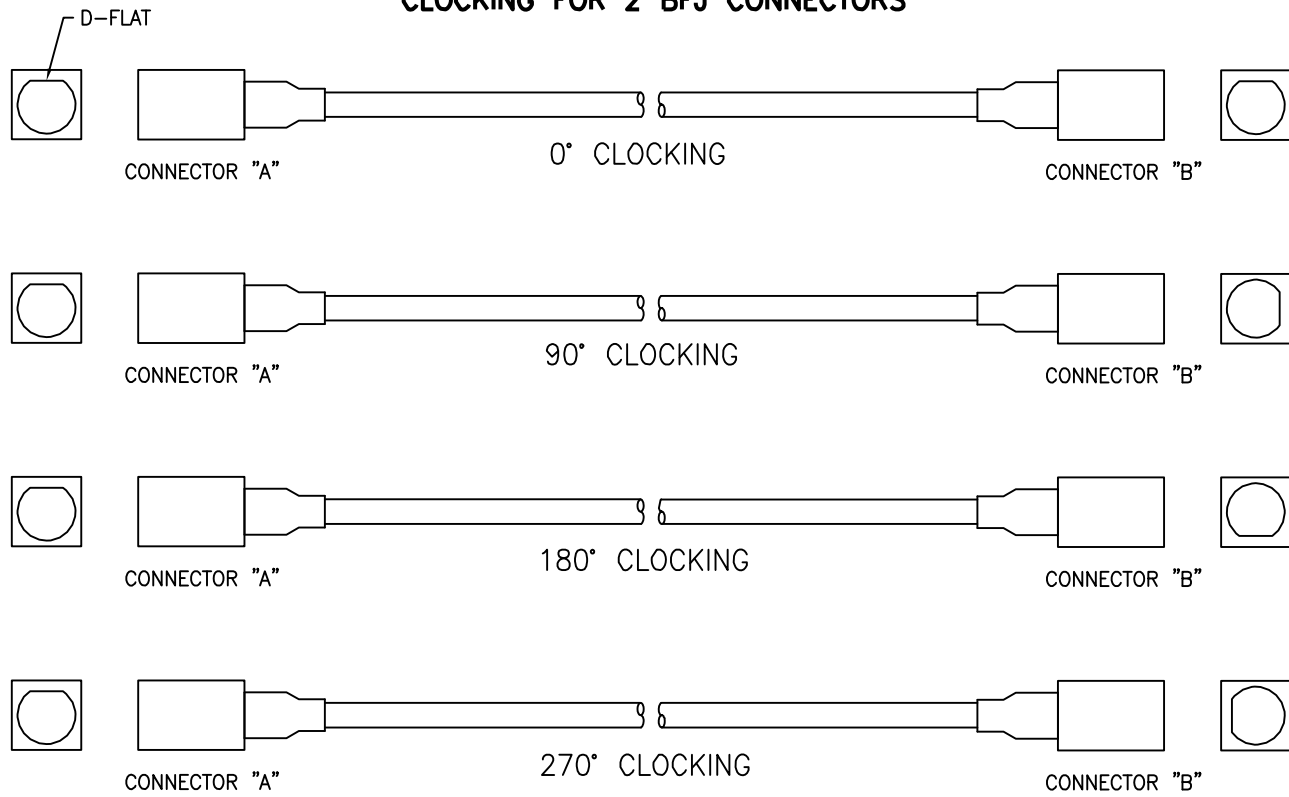

CONNECTOR ORIENTATION

CLOCKING FOR 2 BFJ CONNECTORS

CLOCKING FOR 1 BFJ AND 1 RAP CONNECTOR

CLOCKING FOR 2 RAP CONNECTORS