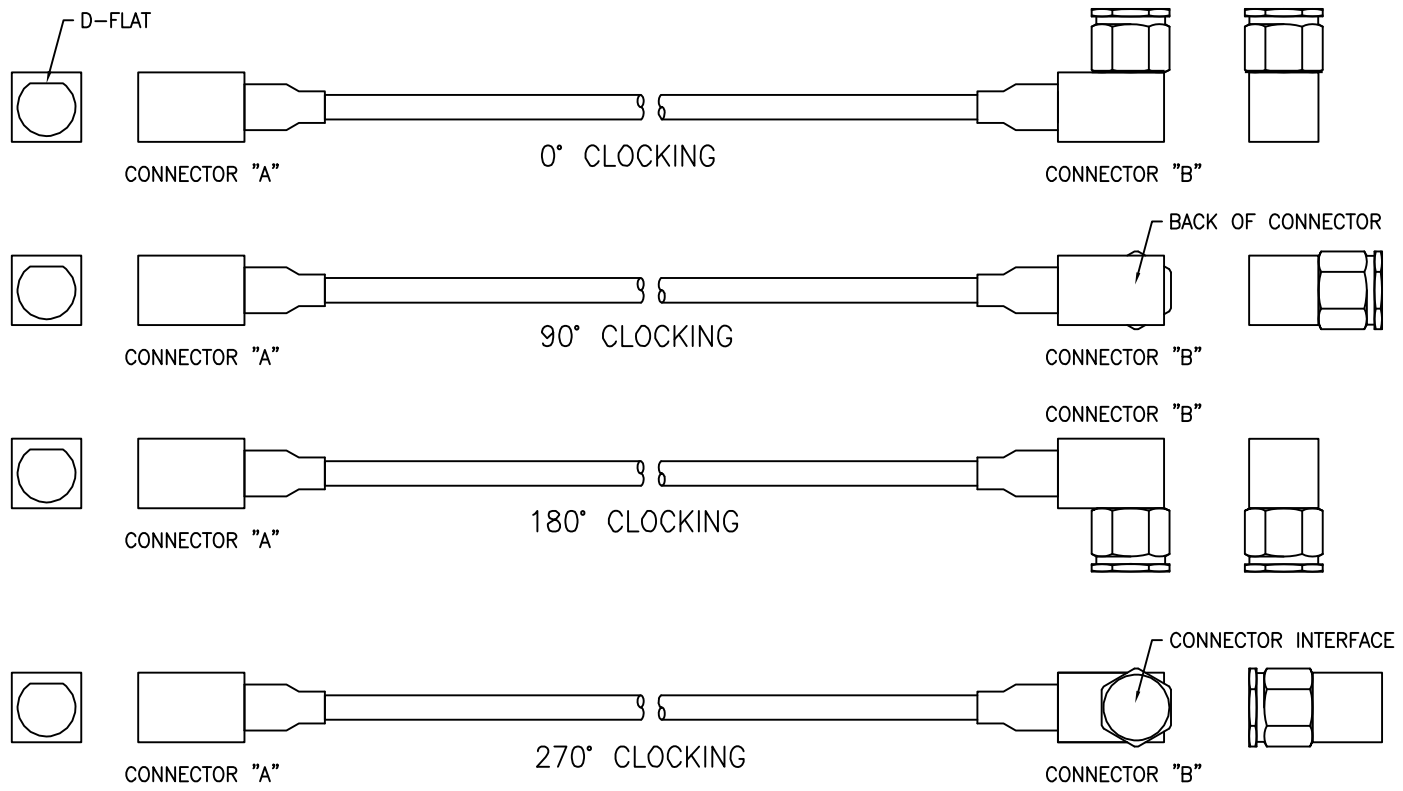

CONNECTOR ORIENTATION

CLOCKING FOR 2 BFJ CONNECTORS

CLOCKING FOR 1 BFJ AND 1 RAP CONNECTOR

CLOCKING FOR 2 RAP CONNECTORS