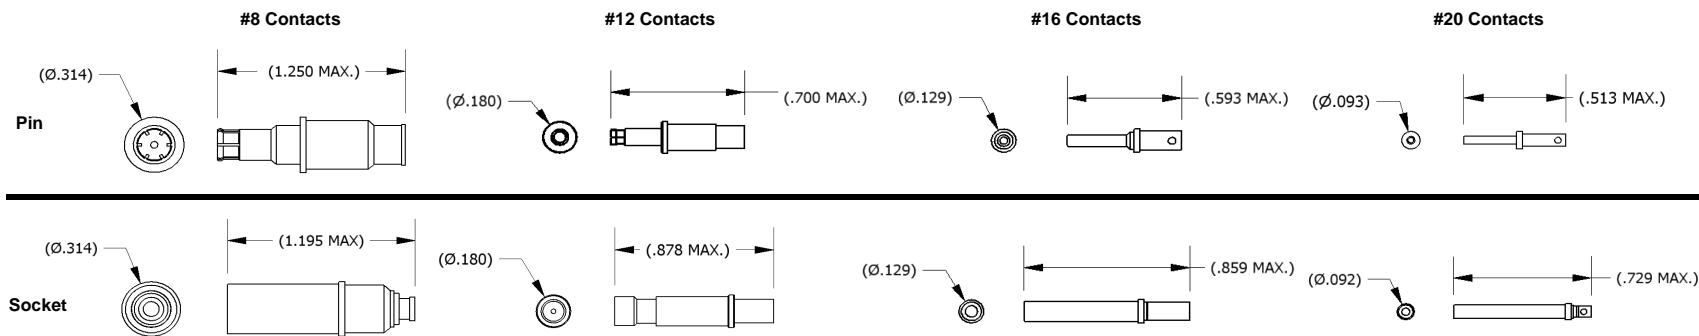

Storm Products Application Guide

Cable and Contacts for Multi-Channel Coax Assemblies

High Frequency MIL-C-39029 Style ³ Coax Contacts for use in 38999 Series III and ARINC connectors											
Contact Size		Type	Enhanced Phase Master 190E	Phase Master 190	Phase Master 110	True Blue 205	True Blue 125	Storm Flex 141 [†]	Storm Flex 086 [†]	Storm Flex 047 [†]	RG-316
		Cable O.D.	0.199	0.190	0.110	0.205	0.125	0.160	0.096	0.055	0.100
		Cable Part #	421-1108	421-1007	421-1006	421-010	421-011	422-0038	421-710	422-0017	421-716
8	Pin		X	X		X	X	X	X		
	Socket		X	X	X	X	X	Coming Soon	X		
12	Pin				X		X		X ¹		
	Socket			X			X		X ¹		
16	Pin								X ²	X ¹	
	Socket								X ²	X ¹	
20	Pin									X ²	
	Socket									X ²	
High Frequency Coax Contacts for use in D-sub connectors											
20HD ⁴	Pin									X ²	
	Socket									X ²	
Low Frequency Coax Contacts for use in 38999 Series III and ARINC connectors											
8	Pin										X ⁵
	Socket										X ⁵
12	Pin										X ⁵
	Socket										X ⁵

3 - Contacts do not conform to all MIL-C-39029 dimensions but fit into contact cavities designed to fit MIL-C-39029 contacts

4 - High Density, Not identical to size 20 contact for 38999 connectors

5 - Only mates with same manufacturer contacts with noted ⁵

6 - SF 086 cable will typically fit RG-316 contacts, RG-316 cable will typically fit SF 086 contacts as long as usage is low frequency.

Maximum Operating Frequency (Typical): Size 8 - 23 GHz, Size 12 - 26.5 GHz, Size 16 - 26.5 GHz, Size 20 - 26.5 GHz. Consult factory for higher frequency applications

Preferred usage is socket contact in wall mount receptacle, pin contact in plug

Typical Sizes

(consult factory for dimensions for specific applications)

Note: Figures are actual size.

Rev 6: 13 Mar 2012